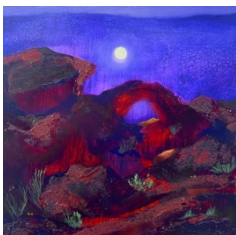

Witching Hour

8x8 inches, oil on wood panel

2023

$275