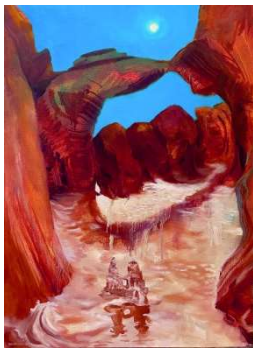

Dropped popsicle at Sky Arch.

12x12 inches, oil, wood panel

2023

\$425

Witching Hour

8x8 inches, oil on wood panel

2023

\$275

Persistent tree at South Rim
16x20 in, oil, wood panel
2024
\$475

Approach, Walking To
12x16 inches, oil, wood panel
2024
\$425

Sand Arch, view from under.
36x48 inches, oil, wood panel
2024
\$425

Lunar Eclipse, Joshua Tree NP
18 inch round, oil, wood panel
2024
\$750