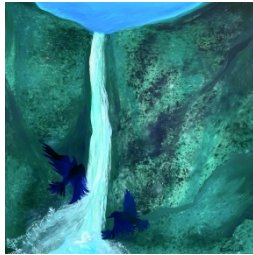

Persistent tree at South Rim
16x20 in, oil, wood panel
2024
\$475

Approach, Walking To
12x16 inches, oil, wood panel
2024
\$425

Sand Arch, view from under.
36x48 inches, oil, wood panel
2024
\$425

Lunar Eclipse, Joshua Tree NP
18 inch round, oil, wood panel
2024
\$750

Dutch shoe formation, Cayonlands
10x10inches, oil, wood panel
2024
\$325

Pacific Northwest, 2022-Present

Inspired by the rugged coastlines of the pacific northwest.

A bridal veil for the ravens.
12x12inches, oil, wood panel
2023
\$450

Sea spirits live in the shallows too.
12x12inches, oil, wood panel
2023
\$450

Moon walk over the sea cliffs.
12x12inches, oil, wood panel
2023
\$375

Under the Moon.
12x12inches, oil, wood panel
2023
\$375