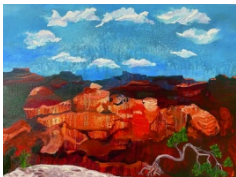

ARTWORK PRICE LIST

To purchase artwork, email Andrea at andreabcstudio@gmail.com

*For artworks priced \$400 and up, I offer the option to pay in installments over time.

DESERT VIEWS, 2022-Present

The desert is a fascinating environment. These paintings are inspired by visits to the Mojave preserve, and the Colorado desert. They capture the strange beauty of the National Parks like Death Valley, Joshua Tree, Grand Canyon and Petrified Forest.

You can't peel back time.

30x30 in, oil, canvas

2024

\$1,500

At painted desert, a séance of clouds gather.

16x12 in, oil, wood panel

2024

\$400